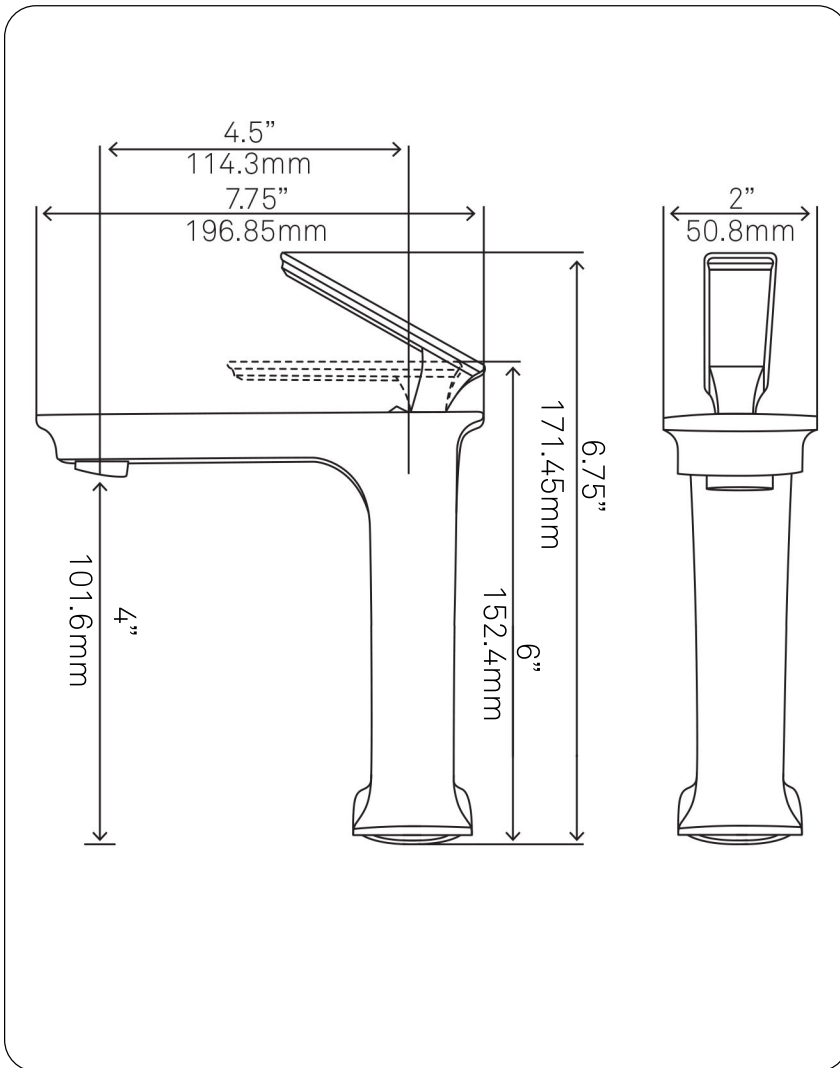

**GF-368SORB EVA
Single Lever Lav Faucet,
Oil-Rubbed Bronze**

Requested By: _____

Specific Features: _____

STANDARD SPECIFICATIONS:

- Oil rubbed bronze finish
- Single handle control
- Solid brass construction
- High pressure ceramic cartridge
- Single hole deck mount installation
- Mounting hardware included
- 1.5-inch diameter hole required
- Spout reach: 4.5-inches
- Spout height: 4-inches
- cUPC and AB1953 low lead compliant
- ASME A112.18.1-1-2011/CSA B125.1-11
- NSF 61 and NSF 372 certified

WARRANTY:

- Limited lifetime warranty
- See www.Novatto.com for details

COORDINATING ACCESSORIES:

- PUD-BN pop-up drain
- Glacier Ice Restoration and Sealer kit

NOTES

Novatto reserves the right (1) to make changes in specifications and materials, and (2) to change or discontinue models, both without notice or obligation. Dimensions are for reference only, see www.Novatto.com for finish options and product availability.